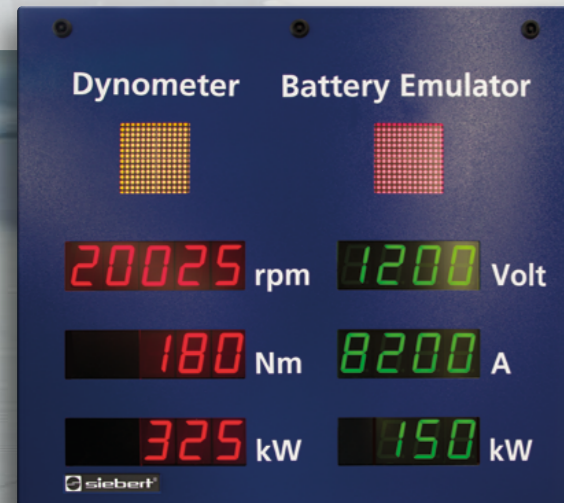

Display systems for industrial test facilities

Series
XC-Board® 0416.514

Display
57 mm LED red and green,
reading distance up to 20 m
2 luminous fields, 100 mm,
reading distance up to 40 m

Measures (W x H x D)
820 x 730 x 110 mm